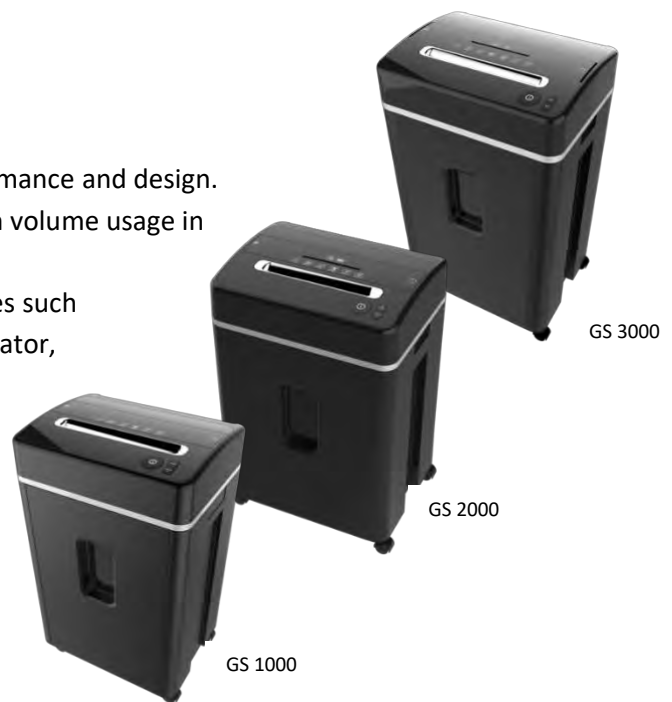

Gold Sovereign 1000 | 2000 | 3000

The professional series data shredders with performance and design. High precision engineering ensures long life of high volume usage in the day to day office environment.

Quiet, efficient and simple to operate with features such as bin full indicator, overload indicator, ready indicator, auto start stop with auto reverse.

Specifications:

	1000	2000	3000
Sheet Capacity 80gsm	12	14	16
Cut Size	3 x 20mm	3 x 20mm	3 x 23mm
Shredding speed	3.5m p/m	3m p/m	3m p/m
Auto reverse	Yes	Yes	Yes
Shredded sheets per minute	105	140	170
Noise level	56db	58db	58db
Bin Volume	20 litres	29 litres	39 litres
Accepts pins and staples	Yes	Yes	Yes
Accepts CD's & credit cards	Yes	CD's & Credit cards with separate slot	CD's & Credit cards with separate slot
Mobile on castors	Yes	Yes	Yes
Throat entry	220mm	220mm	220mm
Warranty	24 months	24 months	24 months
Dimensions	340 x 263 x 560mm	400 x 310 x 605mm	400 x 310 x 686mm